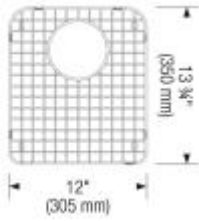

Stainless Steel Sink Grid
406396