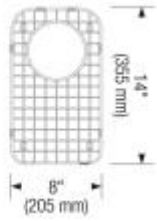

Rear-positioned drain hole(s) maximize usable bowl and cabinet storage space

Virtually flat sink bottom prevents glassware from tipping over

4 additional knock-out holes for accessories

3 1/2" (90 mm) stainless steel strainers included

Cinder

SILGRANIT®

Main bowl left

Item No. 401129

Spec sheets/DXF

Top View

Scope of supply

3 1/2" (90 mm) stainless steel strainers, template

Design tips

Width of base unit : 760 mm

Bowl depth: 8" (205 mm) / 7" (178 mm)

Depending on cabinet construction, a different cabinet size may be required. Consult the cabinet manufacturer.

Faucets

BLANCO ALTA DUAL SPRAY
Chrome / Truffle
401327

BLANCO POSH
Chrome / Truffle
401219

BLANCO RITA DUAL SPRAY
Chrome
401460

BLANCO TORINO
Truffle
401213

Optional Accessories

Stainless Steel Sink Grid,
Available as of September 2015
406392

Stainless Steel Sink Grid
406396