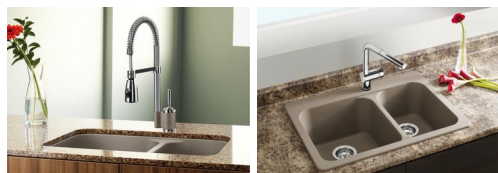

BLANCO VISION 1 1/2

Item No. 401129

Features

Proudly Canadian products in your kitchen.

Made in Canada

80% natural granite composite material, exceptional resistance to heat, stains, scratches and acids

Non porous - dirt and bacteria cannot penetrate the surface of the sink

Rear-positioned drain hole(s) maximize usable bowl and cabinet storage space

Virtually flat sink bottom prevents glassware from tipping over

4 additional knock-out holes for accessories

3 1/2" (90 mm) stainless steel strainers included

Versatile undermount and topmount installation options, Clips #406251 sold separately for undermount installation

Limited Lifetime Warranty

Material / Colours

Available colours

Anthracite

Café

Biscotti

Truffle

Cinder

SILGRANIT®

Main bowl left

Item No. 401129

Spec sheets/DXF